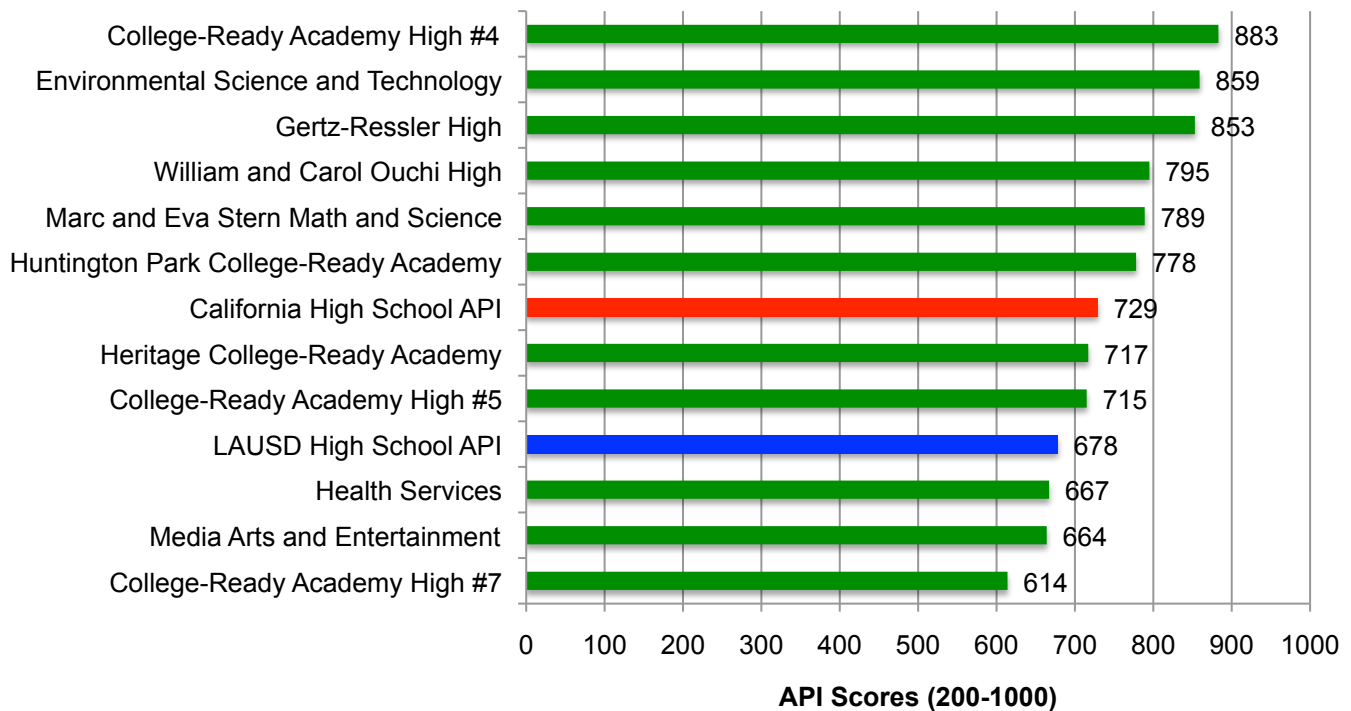

2010 Academic Performance Index (API) Alliance Among Top Performing High Schools in Los Angeles Unified School District

2010 Academic Performance Index (API) Alliance Among Top Performing Middle Schools in Los Angeles Unified School District